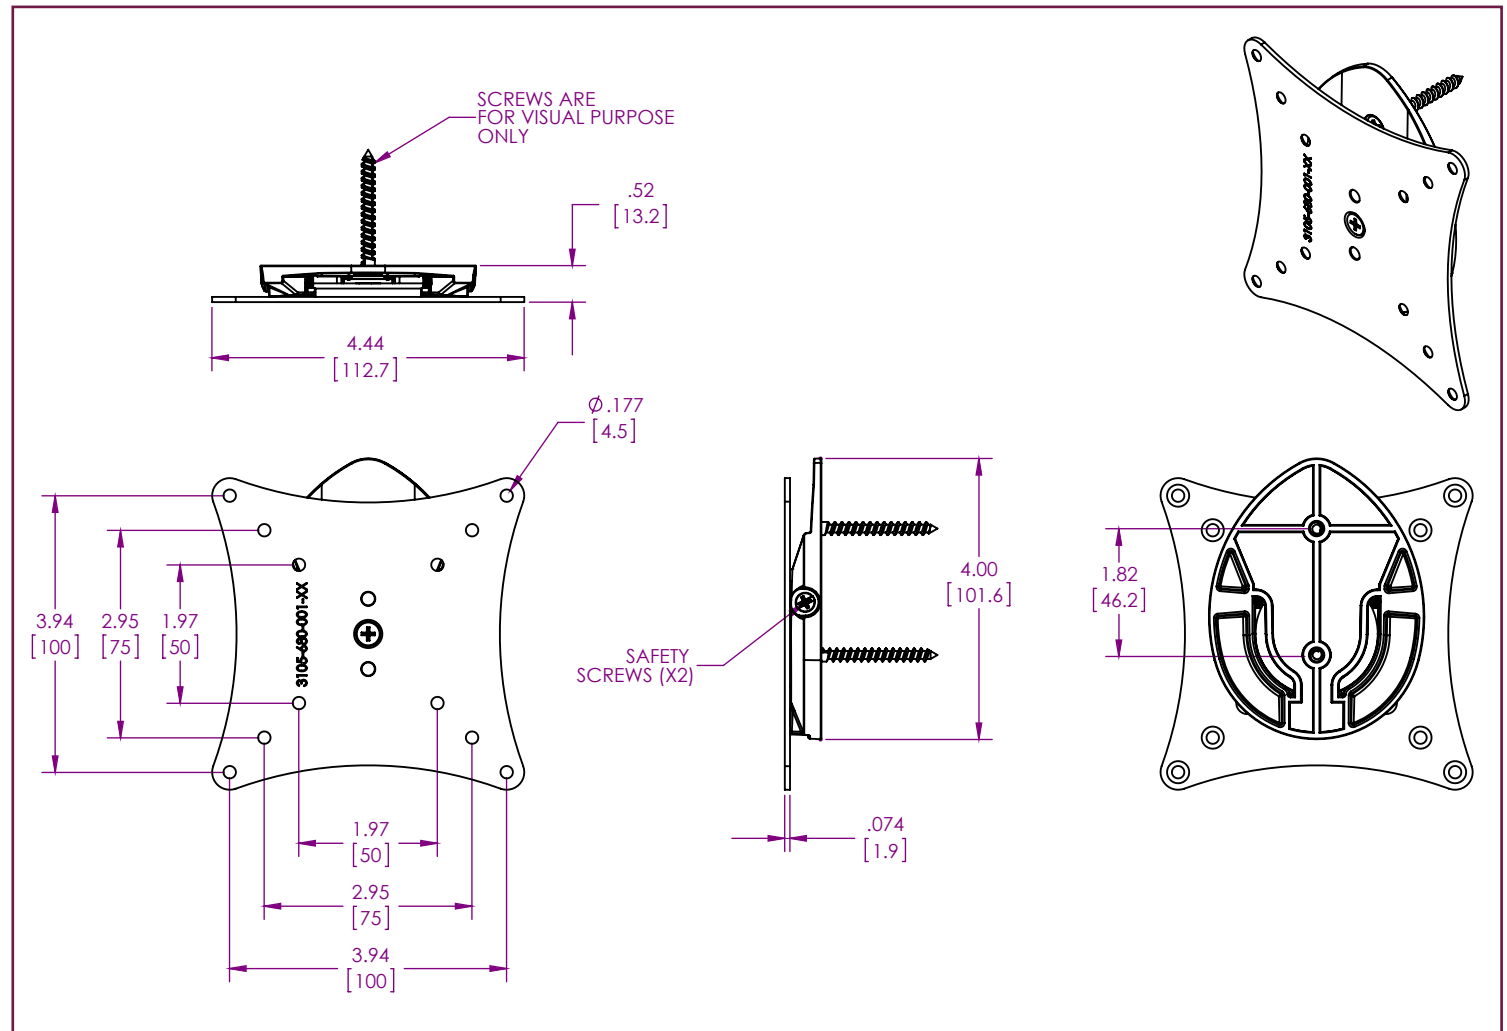

Model: PRF-M

Weight Capacity: 15 lb. / 6.80 kg.

Features

- 1 Low-Profile design holds display less than 1 in. from the wall
 - 2 Two-Piece design allows for single stud installations and rapid assembly
 - 3 Post installation leveling
- Simple rotation from landscape to portrait orientation
 - 50x50, 75x75 and 100x100 mm VESA mounting patterns
 - Lifetime Warranty

The PRF-M Fixed Low-Profile Flat Panel Mount offers streamlined presentation by holding displays under 1 in. from the wall. The simple two-piece design allows for single stud installations and rapid assembly while offering simple panel rotation from landscape to portrait orientation. The dual locking screws keep the panel secure while locking out unwanted rotation.

Low-Profile Flat Panel Mount for Displays up to 15 lb.

PRF-M

Specifications

| | | | |
|--|----------------|--|--|
| Weight 1.5lb./ .68 kg | Color Black | Weight Capacity / Mount 15 lb./ 6.80 kg | Mounting Pattern 50 x 50, 75 x 75, 100 x 100 mm |
| Width x Height x Depth 4.375 x 4.75 x .52 in. 111 x 121 x 13 mm | | Warranty Lifetime | |

Packaging

| |
|---|
| Width x Height x Depth 6 x 6 x 3 in. 152 x 152 x 76 mm |
|---|

| |
|--|
| Contents Wall Plate (x1), VESA Plate (x1), Universal Hardware Pack (x1) |
|--|

Architectural Drawing

Specifications subject to change without notice