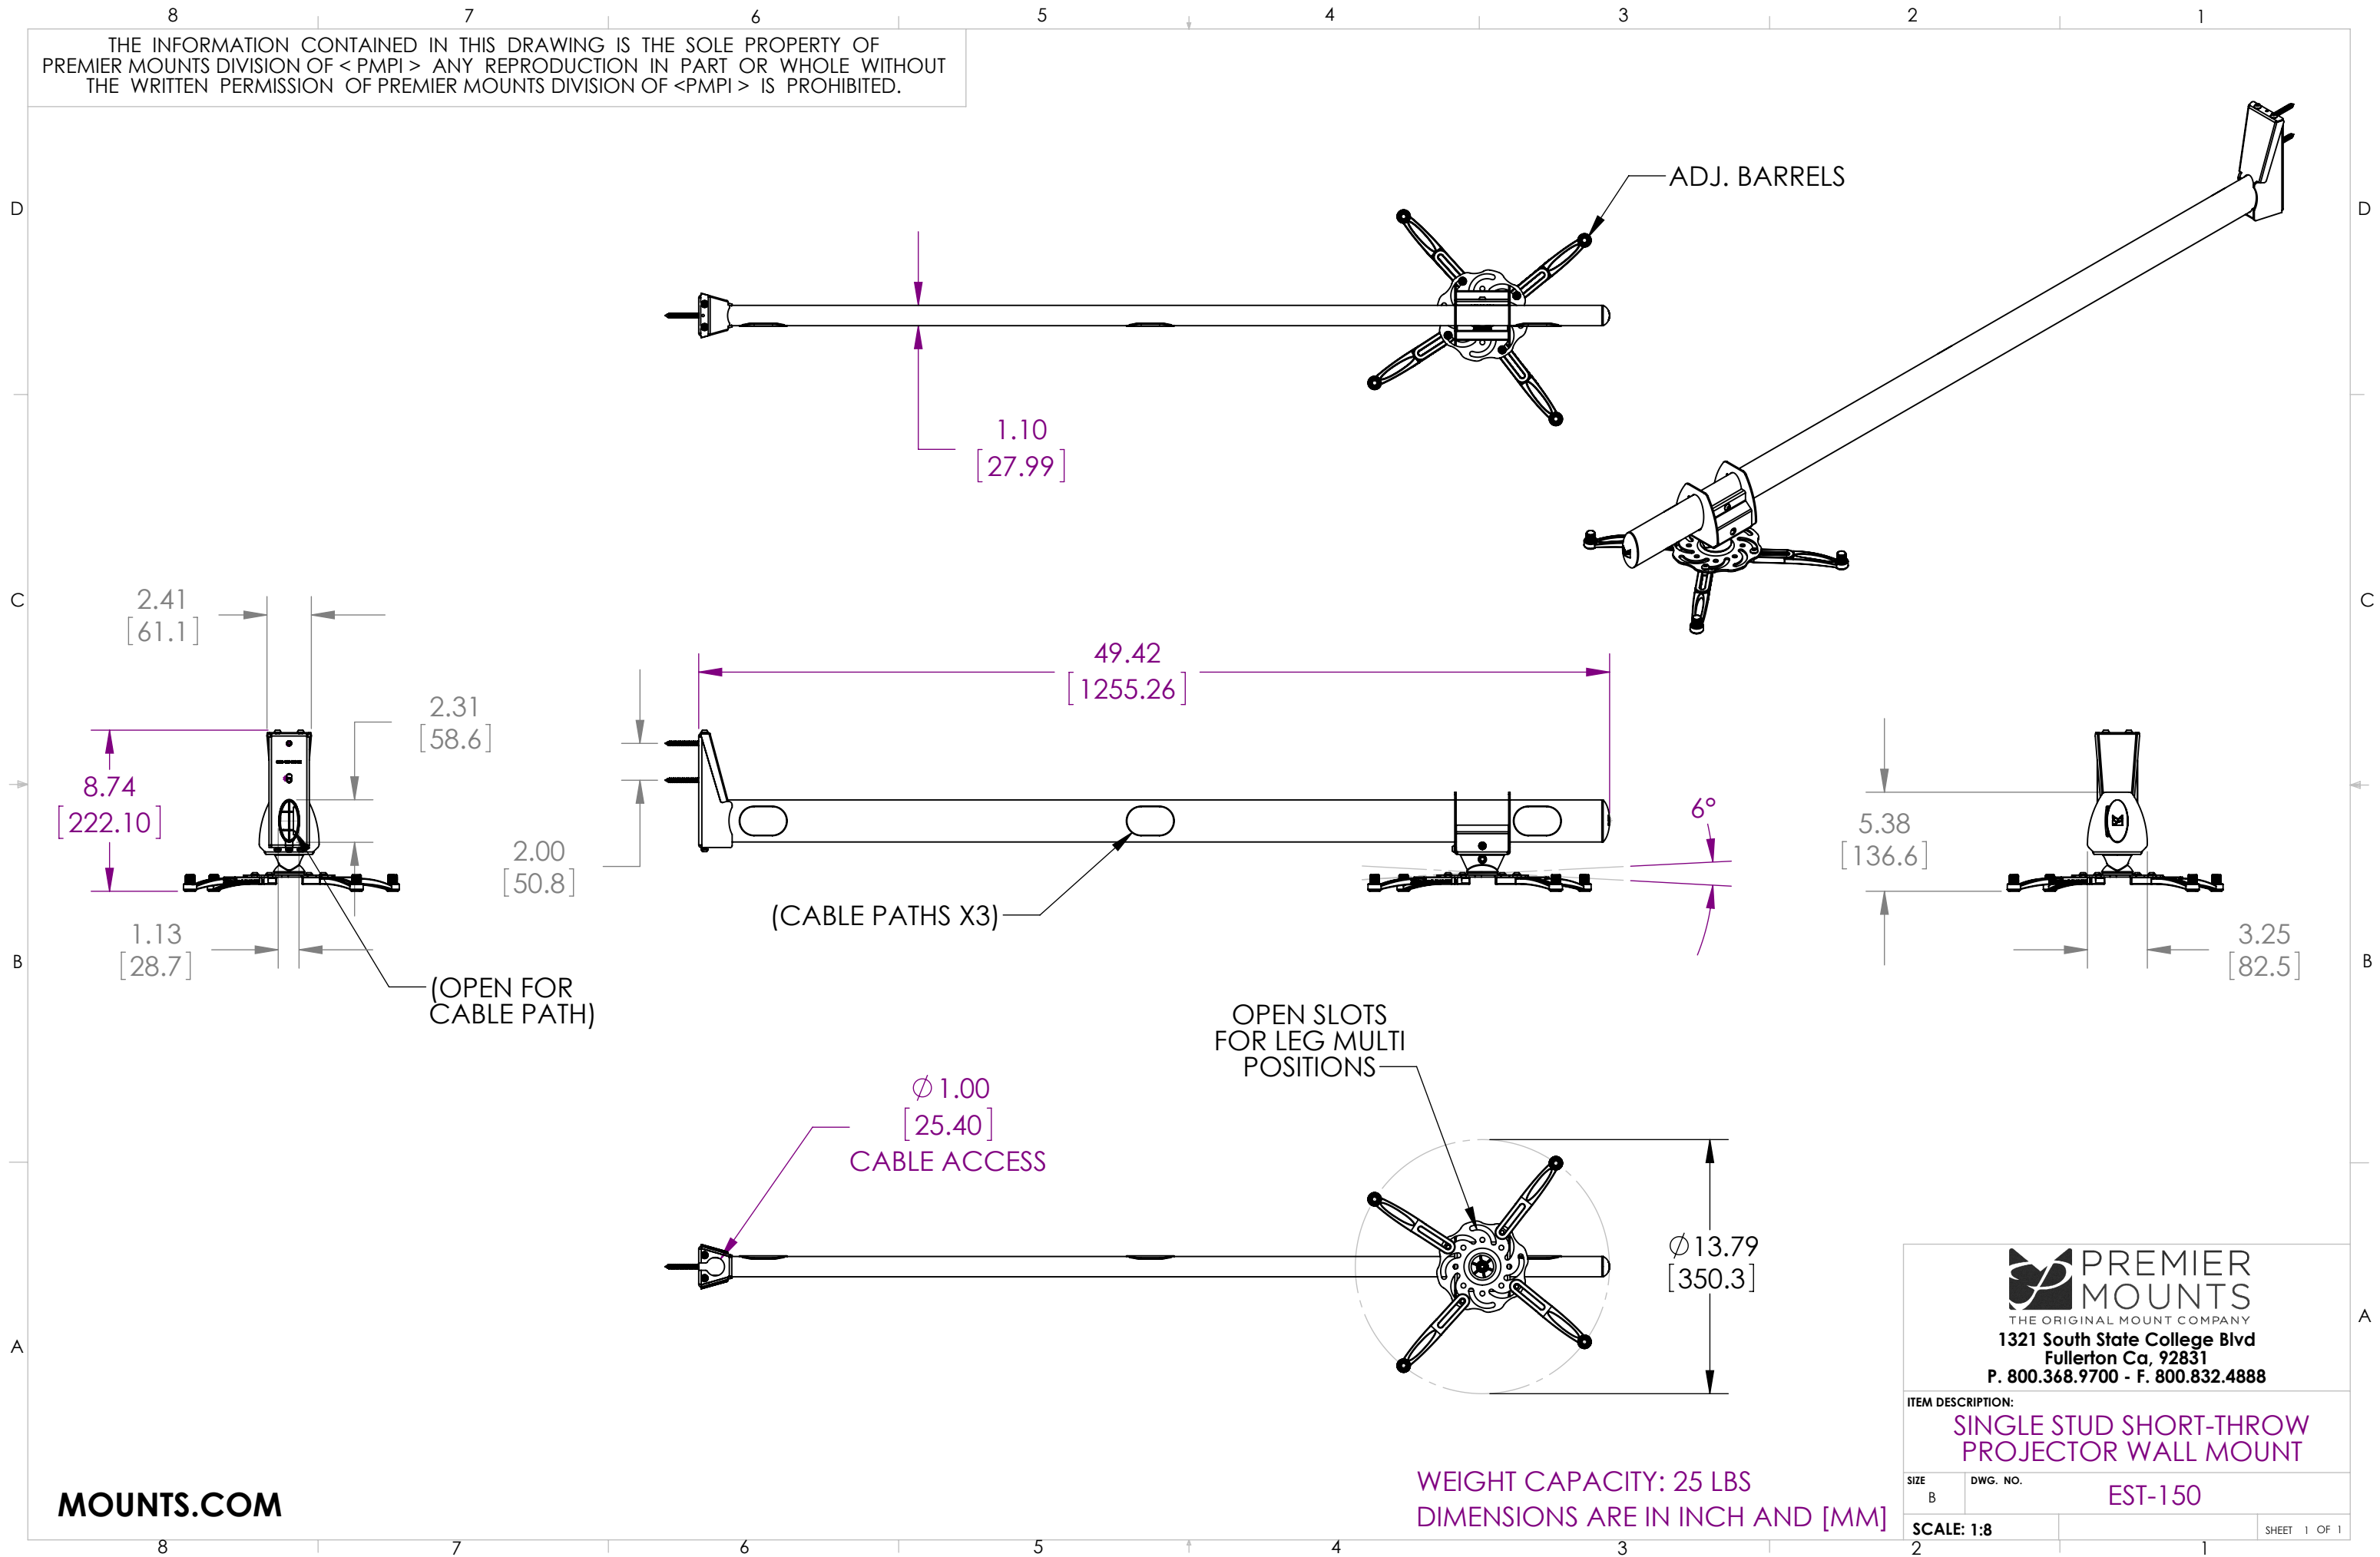

THE INFORMATION CONTAINED IN THIS DRAWING IS THE SOLE PROPERTY OF PREMIER MOUNTS DIVISION OF <PMPI> ANY REPRODUCTION IN PART OR WHOLE WITHOUT THE WRITTEN PERMISSION OF PREMIER MOUNTS DIVISION OF <PMPI> IS PROHIBITED.

MOUNTS.COM

PREMIER MOUNTS
THE ORIGINAL MOUNT COMPANY
1321 South State College Blvd
Fullerton Ca, 92831
P. 800.368.9700 - F. 800.832.4888

ITEM DESCRIPTION:
SINGLE STUD SHORT-THROW PROJECTOR WALL MOUNT

SIZE B	DWG. NO. EST-150
SCALE: 1:8	
SHEET 1 OF 1	