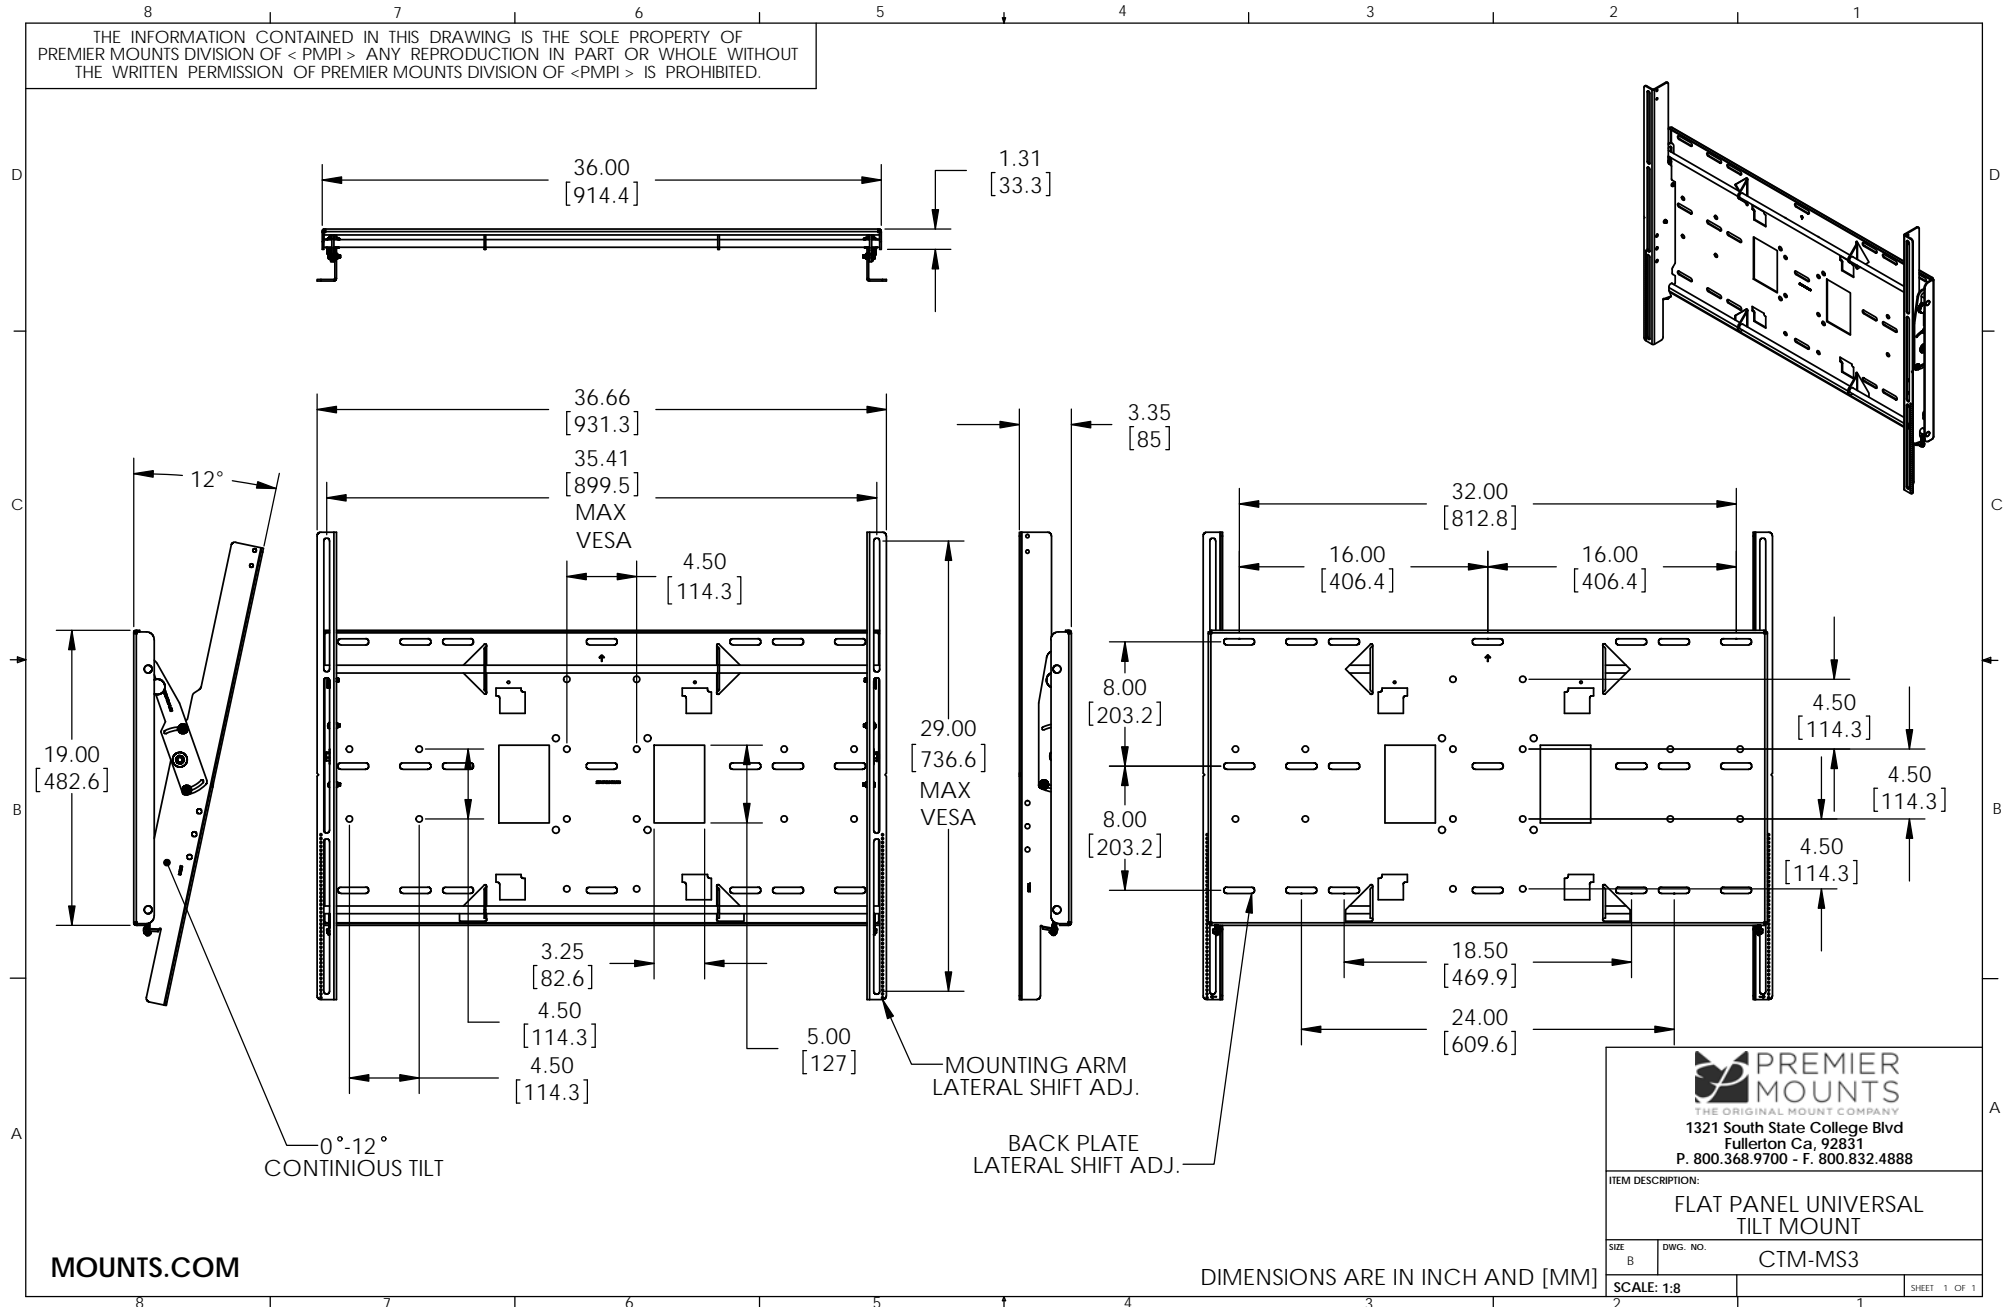

THE INFORMATION CONTAINED IN THIS DRAWING IS THE SOLE PROPERTY OF PREMIER MOUNTS DIVISION OF <PMPI>. ANY REPRODUCTION IN PART OR WHOLE WITHOUT THE WRITTEN PERMISSION OF PREMIER MOUNTS DIVISION OF <PMPI> IS PROHIBITED.

MOUNTS.COM

DIMENSIONS ARE IN INCH AND [MM]

PREMIER MOUNTS
THE ORIGINAL MOUNT COMPANY
 1321 South State College Blvd
 Fullerton Ca, 92831
 P. 800.368.9700 - F. 800.832.4888

ITEM DESCRIPTION:
FLAT PANEL UNIVERSAL TILT MOUNT

SIZE	DWG. NO.
B	CTM-MS3

SCALE: 1:8

SHEET 1 OF 1