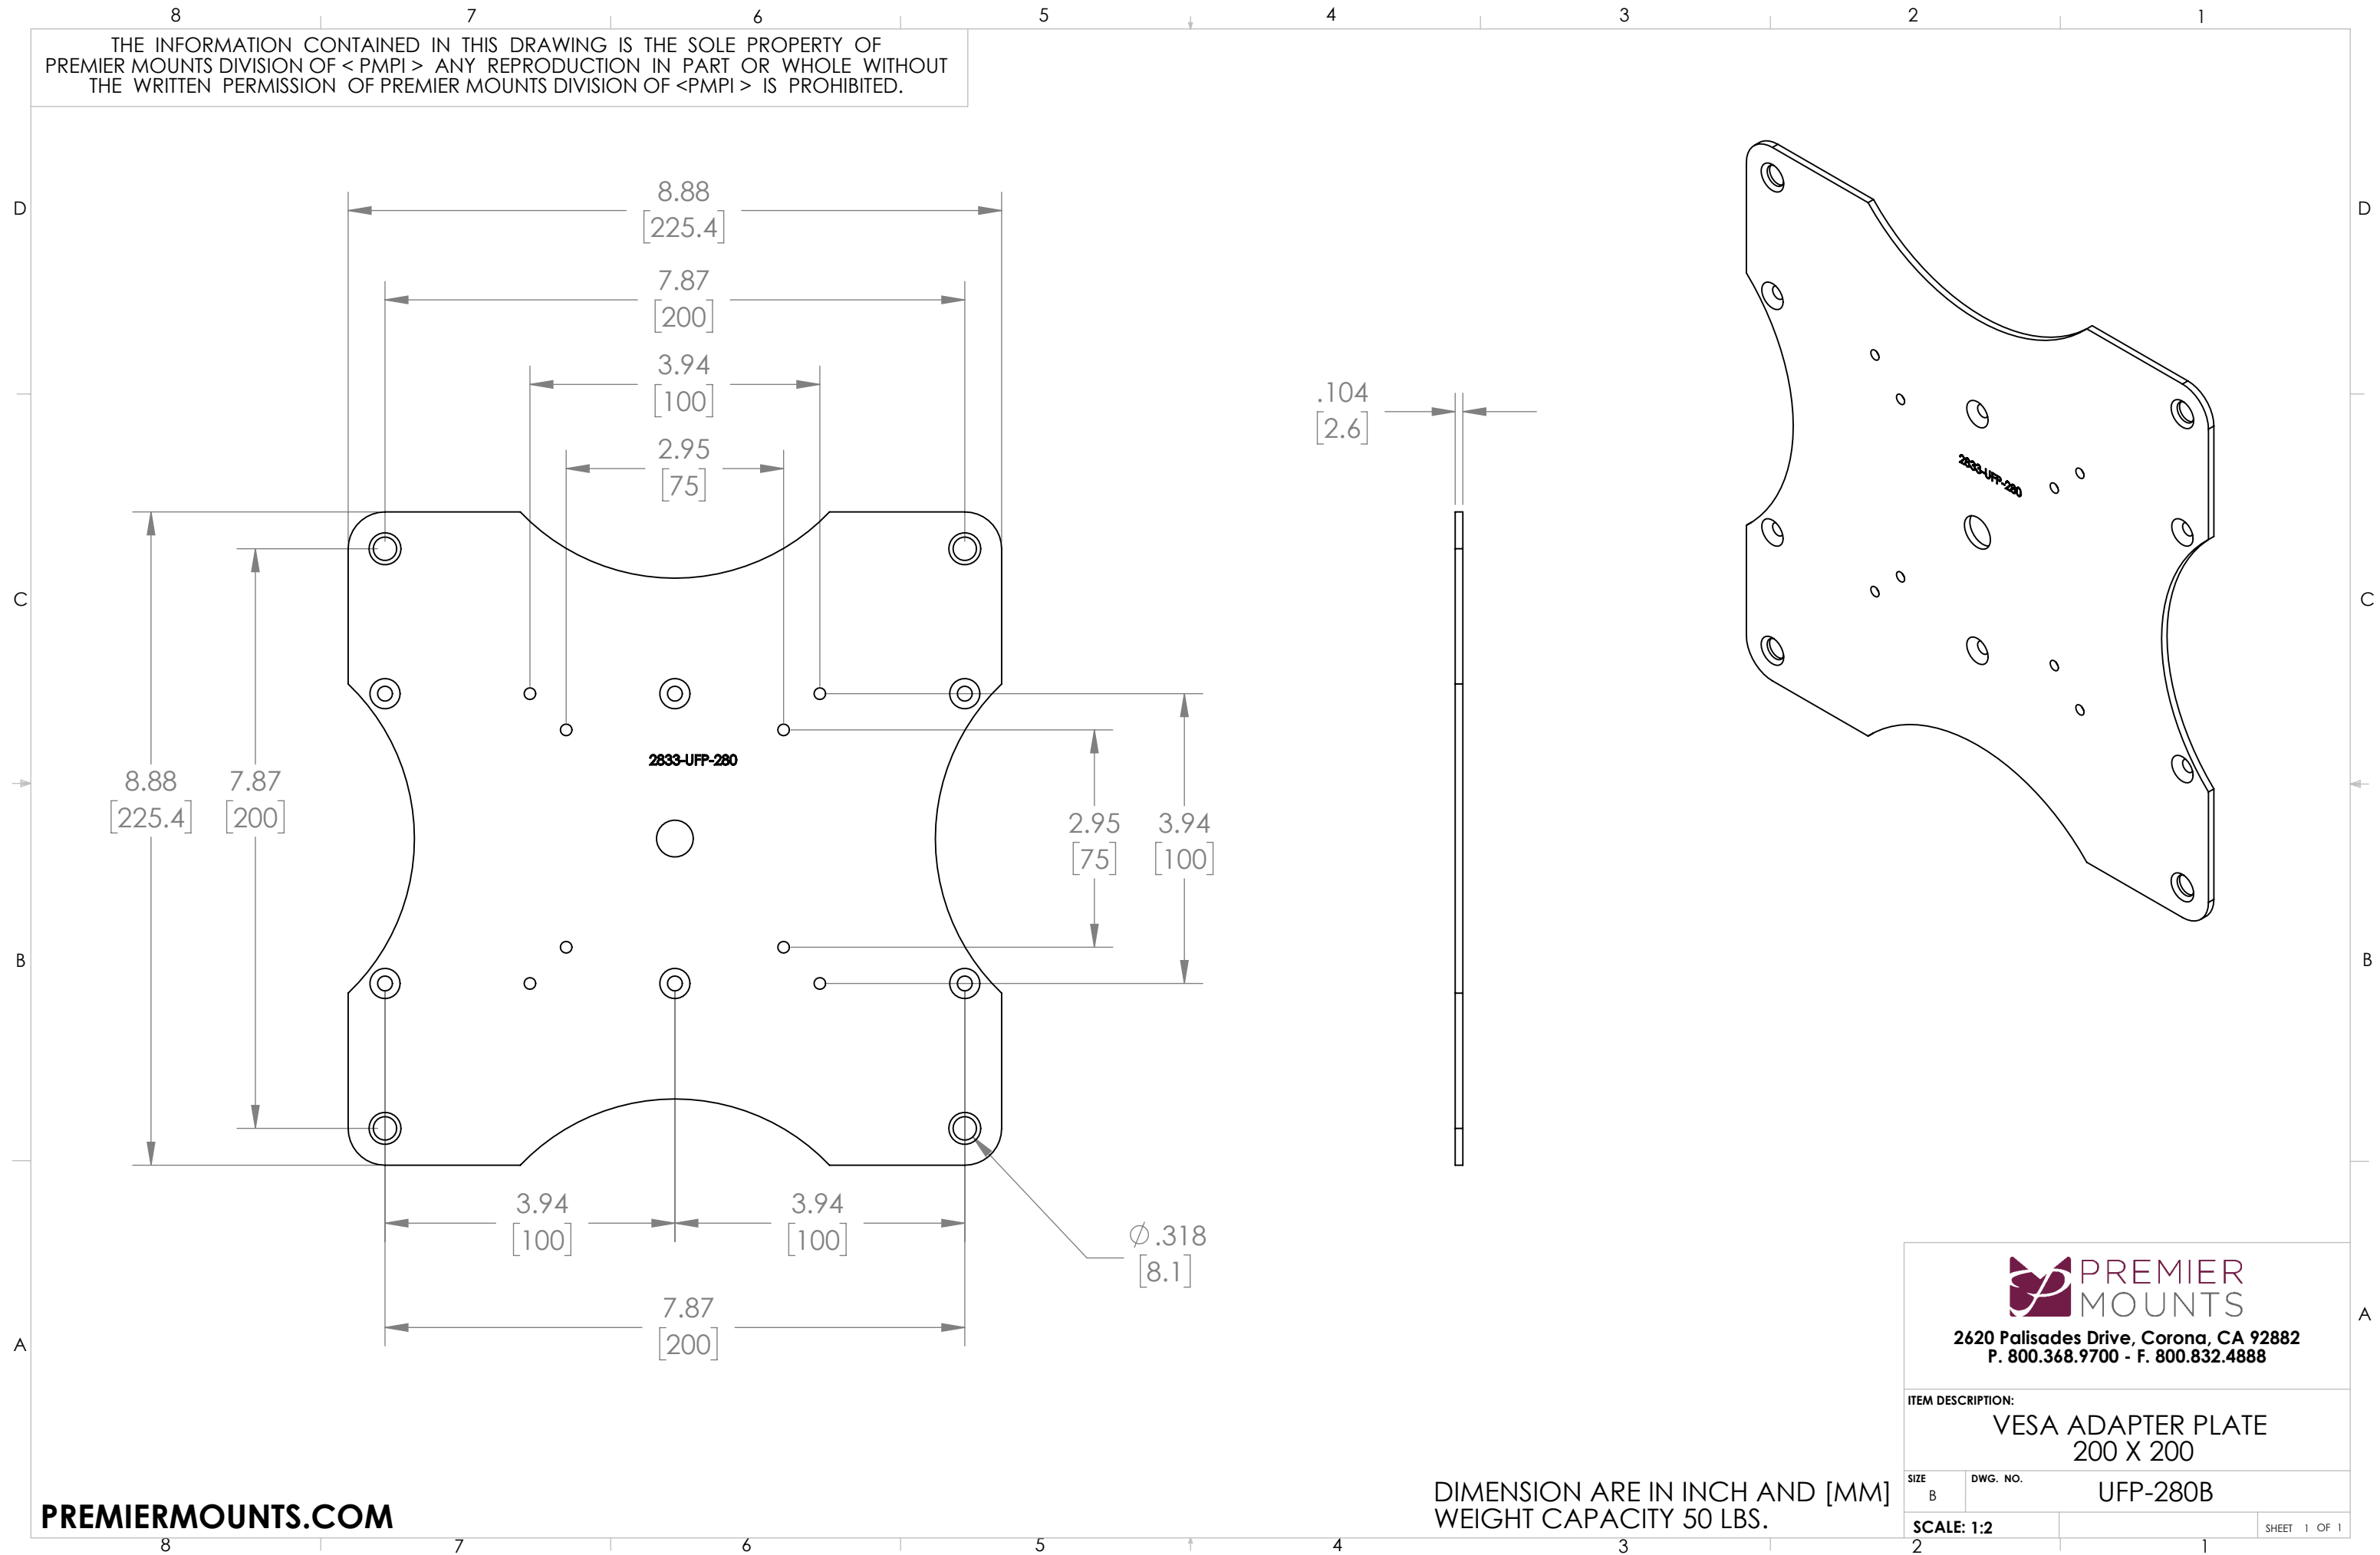

THE INFORMATION CONTAINED IN THIS DRAWING IS THE SOLE PROPERTY OF PREMIER MOUNTS DIVISION OF <PMPI> ANY REPRODUCTION IN PART OR WHOLE WITHOUT THE WRITTEN PERMISSION OF PREMIER MOUNTS DIVISION OF <PMPI> IS PROHIBITED.

 <b>PREMIER MOUNTS</b> 2620 Palisades Drive, Corona, CA 92882 P. 800.368.9700 - F. 800.832.4888	
ITEM DESCRIPTION: <b>VESA ADAPTER PLATE          200 X 200</b>	
SIZE B	DWG. NO. UFP-280B
SCALE: 1:2	SHEET 1 OF 1